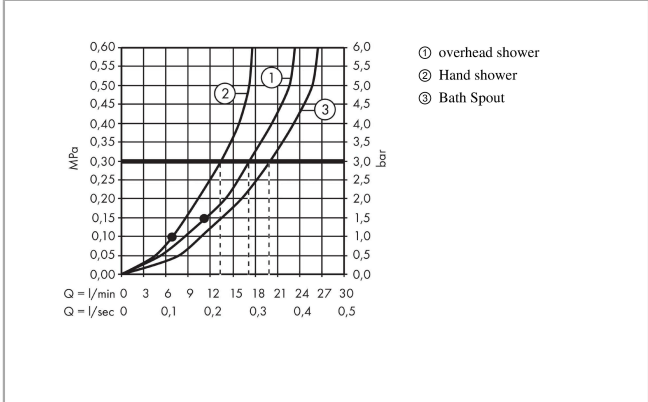

Crometta E
Showerpipe 240 1jet with bath thermostat
 Surface: **Chrome** Article Number: **27298000**

Description

product features

- consists of: bath thermostat, hand shower, overhead shower, shower hose, slider, shower bar
- overhead shower Crometta E 240
- shower head size overhead shower: 240 x 240 mm
- spray type overhead shower: Rain
- ball-joint: overhead shower angle adjustable
- hand shower holder inclination angle can be adjusted by 45°
- spray disc surface: chrome
- maximum flow rate at 3 bar: 19,5 l/min
- flow rate Rain spray (at 3 bar): 17 l/min
- flow rate bath filler: 20 l/min
- spray type hand shower: Rain, IntenseRain
- flow rate of hand shower at 3 bar: 13,5 l/min
- minimum flow pressure: 1 bar
- max. operating pressure: 10 bar
- pipe can be shortened in height
- shower bar diameter: 22 mm
- height-adjustable hand shower holder
- shower arm length overhead shower: 350 mm
- thermostat Ecostat Comfort
- safety stop at 40°C
- adjustable hot water limitation
- outlets controlled via turning handle
- suitable for continuous flow water heaters
- mounting type: exposed installation
- connection dimension DN15
- connection thread G ½
- centre distance 150 ± 12 mm
- intrinsically safe against backflow
- 3 functions

Technology

Crometta E
Showerpipe 240 1jet with bath thermostat
 Surface: **Chrome** Article Number: **27298000**

Product image

Scale drawing

Flowchart

Crometta E
Showerpipe 240 1jet with bath thermostat
 Surface: **Chrome** Article Number: **27298000**