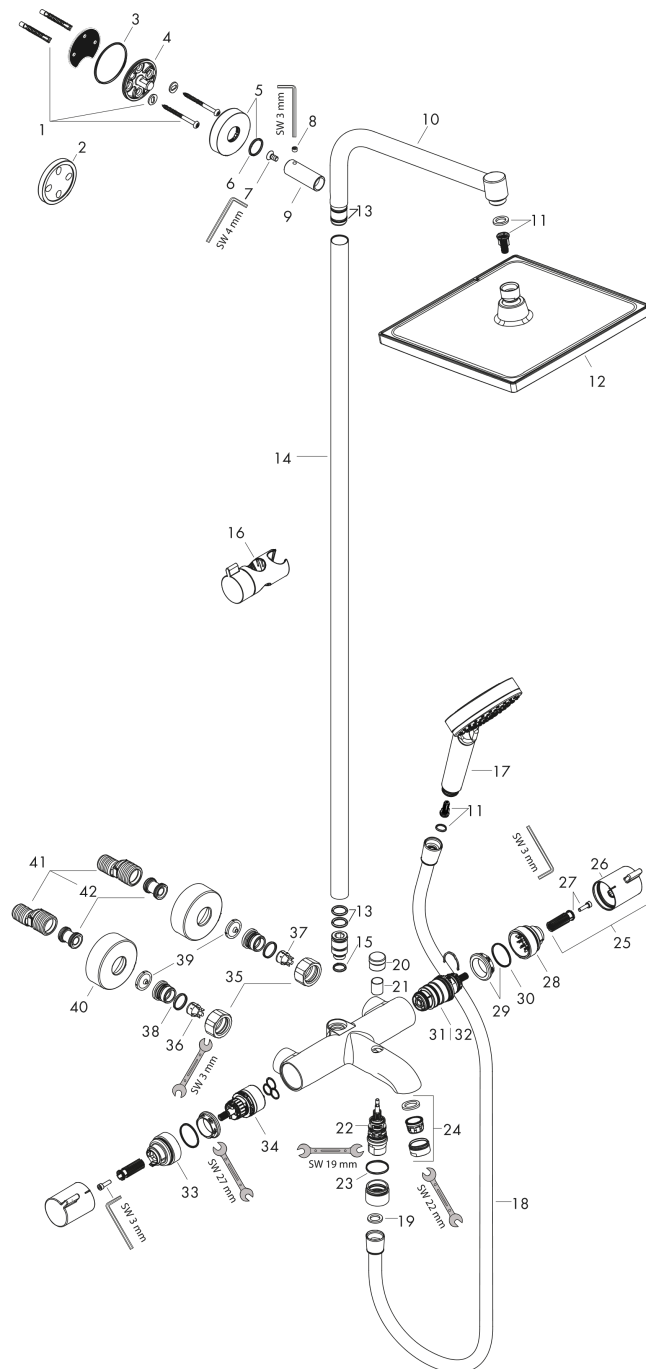

Crometta E
Showerpipe 240 1jet with bath thermostat
 Surface: **Chrome** Article Number: **27298000**

Description

product features

- consists of: bath thermostat, hand shower, overhead shower, shower hose, slider, shower bar
- overhead shower Crometta E 240
- shower head size overhead shower: 240 x 240 mm
- spray type overhead shower: Rain
- ball-joint: overhead shower angle adjustable
- hand shower holder inclination angle can be adjusted by 45°
- spray disc surface: chrome
- maximum flow rate at 3 bar: 19,5 l/min
- flow rate Rain spray (at 3 bar): 17 l/min
- flow rate bath filler: 20 l/min
- spray type hand shower: Rain, IntenseRain
- flow rate of hand shower at 3 bar: 13,5 l/min
- minimum flow pressure: 1 bar
- max. operating pressure: 10 bar
- pipe can be shortened in height
- shower bar diameter: 22 mm
- height-adjustable hand shower holder
- shower arm length overhead shower: 350 mm
- thermostat Ecostat Comfort
- safety stop at 40°C
- adjustable hot water limitation
- outlets controlled via turning handle
- suitable for continuous flow water heaters
- mounting type: exposed installation
- connection dimension DN15
- connection thread G ½
- centre distance 150 ± 12 mm
- intrinsically safe against backflow
- 3 functions

Installation examples

Crometta E
Showerpipe 240 1jet with bath thermostat
 Surface: **Chrome** Article Number: **27298000**

Exploded Drawing

Year of production: >04/16

Crometta E
Showerpipe 240 1jet with bath thermostat
 Surface: **Chrome** Article Number: **27298000**