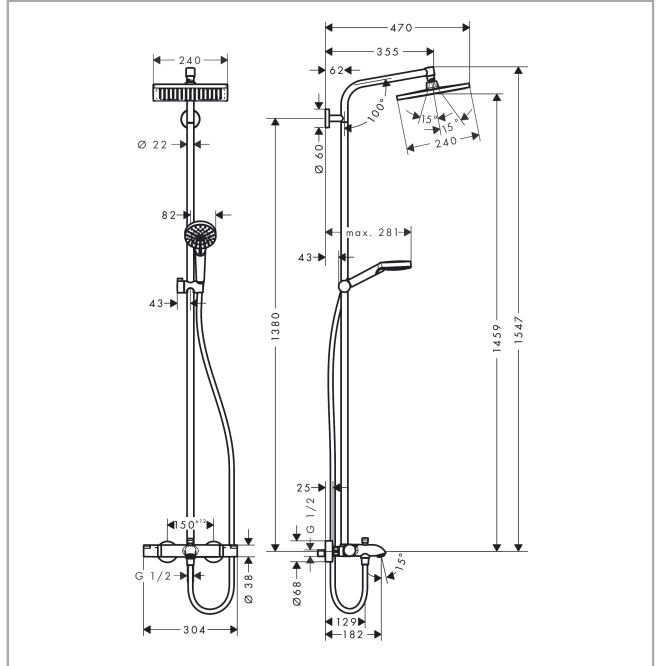

Crometta E
Showerpipe 240 1jet with bath thermostat
 Surface: **Chrome** Article Number: **27298000**

Description

product features

- consists of: bath thermostat, hand shower, overhead shower, shower hose, slider, shower bar
- overhead shower Crometta E 240
- shower head size overhead shower: 240 x 240 mm
- spray type overhead shower: Rain
- ball-joint: overhead shower angle adjustable
- hand shower holder inclination angle can be adjusted by 45°
- spray disc surface: chrome
- maximum flow rate at 3 bar: 19,5 l/min
- flow rate Rain spray (at 3 bar): 17 l/min
- flow rate bath filler: 20 l/min
- spray type hand shower: Rain, IntenseRain
- flow rate of hand shower at 3 bar: 13,5 l/min
- minimum flow pressure: 1 bar
- max. operating pressure: 10 bar
- pipe can be shortened in height
- shower bar diameter: 22 mm
- height-adjustable hand shower holder
- shower arm length overhead shower: 350 mm
- thermostat Ecostat Comfort
- safety stop at 40°C
- adjustable hot water limitation
- outlets controlled via turning handle
- suitable for continuous flow water heaters
- mounting type: exposed installation
- connection dimension DN15
- connection thread G ½
- centre distance 150 ± 12 mm
- intrinsically safe against backflow
- 3 functions

Technology

Crometta E
Showerpipe 240 1jet with bath thermostat
 Surface: **Chrome** Article Number: **27298000**

Product image

Scale drawing

Flowchart

Crometta E
Showerpipe 240 1jet with bath thermostat
 Surface: **Chrome** Article Number: **27298000**

Installation examples

Crometta E
Showerpipe 240 1jet with bath thermostat
 Surface: **Chrome** Article Number: **27298000**

Exploded Drawing

Year of production: >04/16

Crometta E
Showerpipe 240 1jet with bath thermostat
 Surface: **Chrome** Article Number: **27298000**