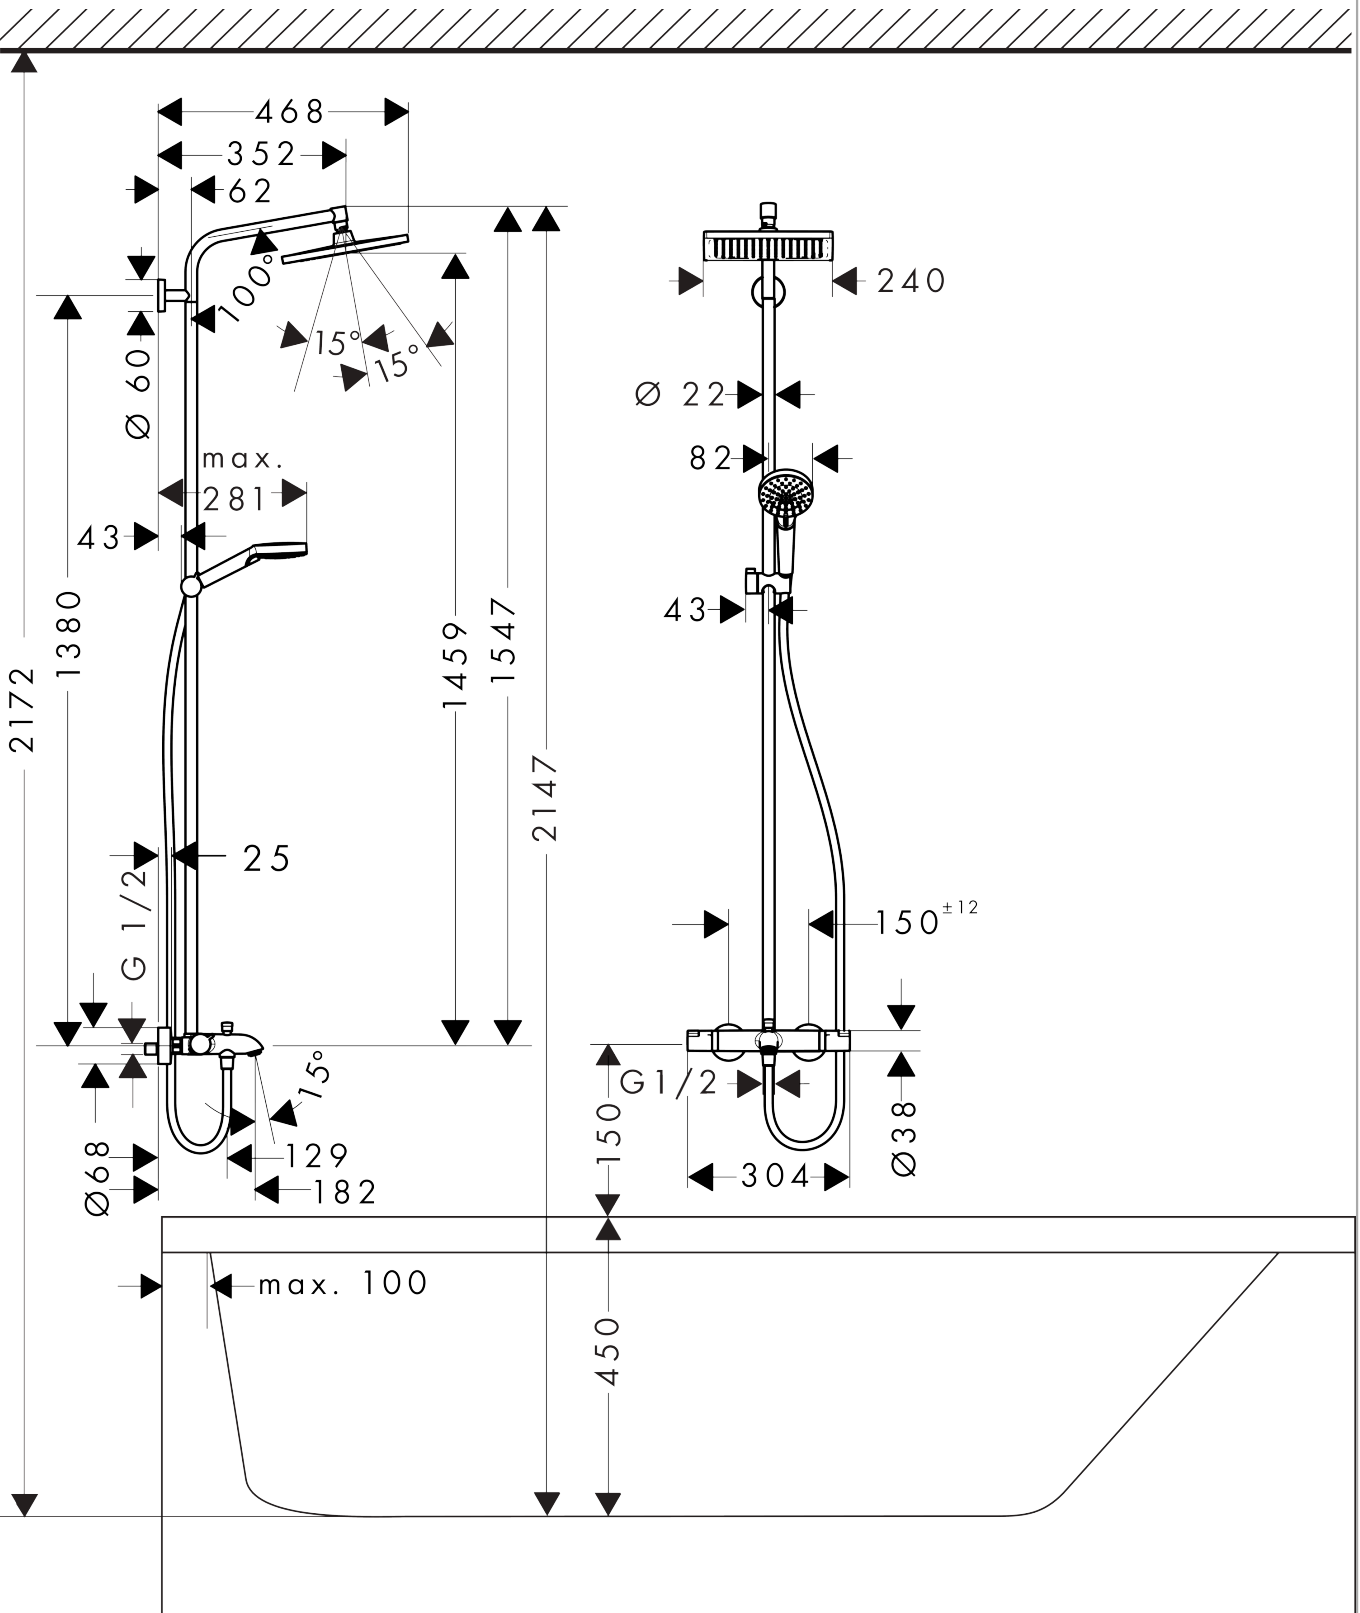

Crometta E
Showerpipe 240 1jet with bath thermostat
 Surface: **Chrome** Article Number: **27298000**

Description

product features

- consists of: bath thermostat, hand shower, overhead shower, shower hose, slider, shower bar
- overhead shower Crometta E 240
- shower head size overhead shower: 240 x 240 mm
- spray type overhead shower: Rain
- ball-joint: overhead shower angle adjustable
- hand shower holder inclination angle can be adjusted by 45°
- spray disc surface: chrome
- maximum flow rate at 3 bar: 19,5 l/min
- flow rate Rain spray (at 3 bar): 17 l/min
- flow rate bath filler: 20 l/min
- spray type hand shower: Rain, IntenseRain
- flow rate of hand shower at 3 bar: 13,5 l/min
- minimum flow pressure: 1 bar
- max. operating pressure: 10 bar
- pipe can be shortened in height
- shower bar diameter: 22 mm
- height-adjustable hand shower holder
- shower arm length overhead shower: 350 mm
- thermostat Ecostat Comfort
- safety stop at 40°C
- adjustable hot water limitation
- outlets controlled via turning handle
- suitable for continuous flow water heaters
- mounting type: exposed installation
- connection dimension DN15
- connection thread G ½
- centre distance 150 ± 12 mm
- intrinsically safe against backflow
- 3 functions

Technology

Crometta E
Showerpipe 240 1jet with bath thermostat
 Surface: **Chrome** Article Number: **27298000**

Product image

Scale drawing

Flowchart

Crometta E
Showerpipe 240 1jet with bath thermostat
 Surface: **Chrome** Article Number: **27298000**

Installation examples

Crometta E
Showerpipe 240 1jet with bath thermostat
 Surface: **Chrome** Article Number: **27298000**

Exploded Drawing

Year of production: >04/16

Crometta E
Showerpipe 240 1jet with bath thermostat
 Surface: **Chrome** Article Number: **27298000**